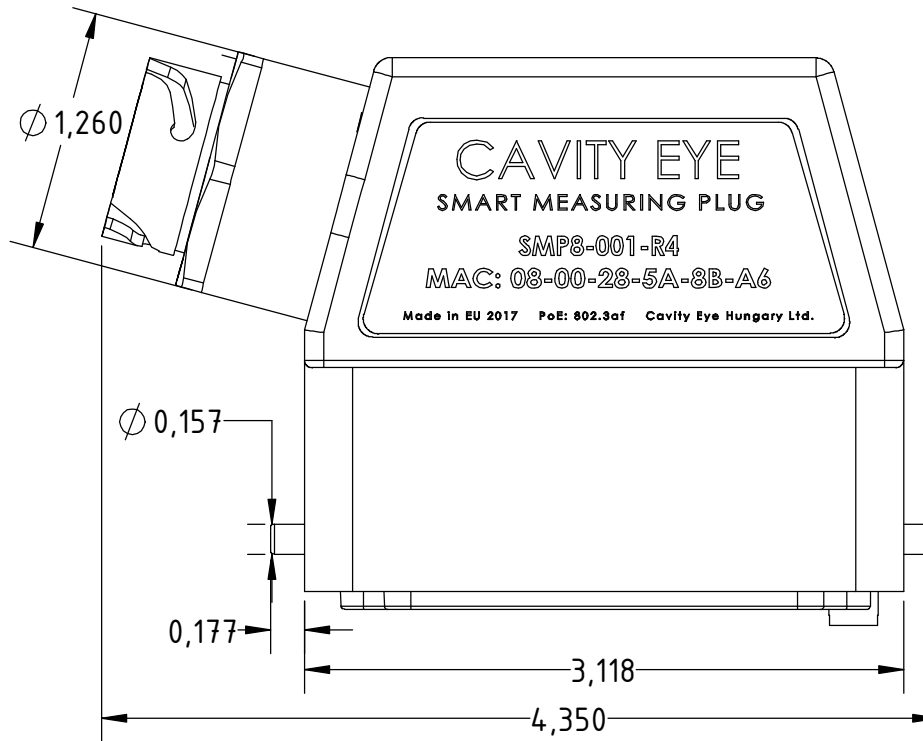

Smart Measuring Plug Assembly

Main Dimensions (Scale 1:1)

RJ45 Female connector

 All dimensions in inch	Name				
	Smart Measuring Plug 8				
	Date	2018. 04. 17.		Designer	Horváth Szabolcs
Drawing No.	16-41-v2	ID Number	SMP8	Scale	M1:2