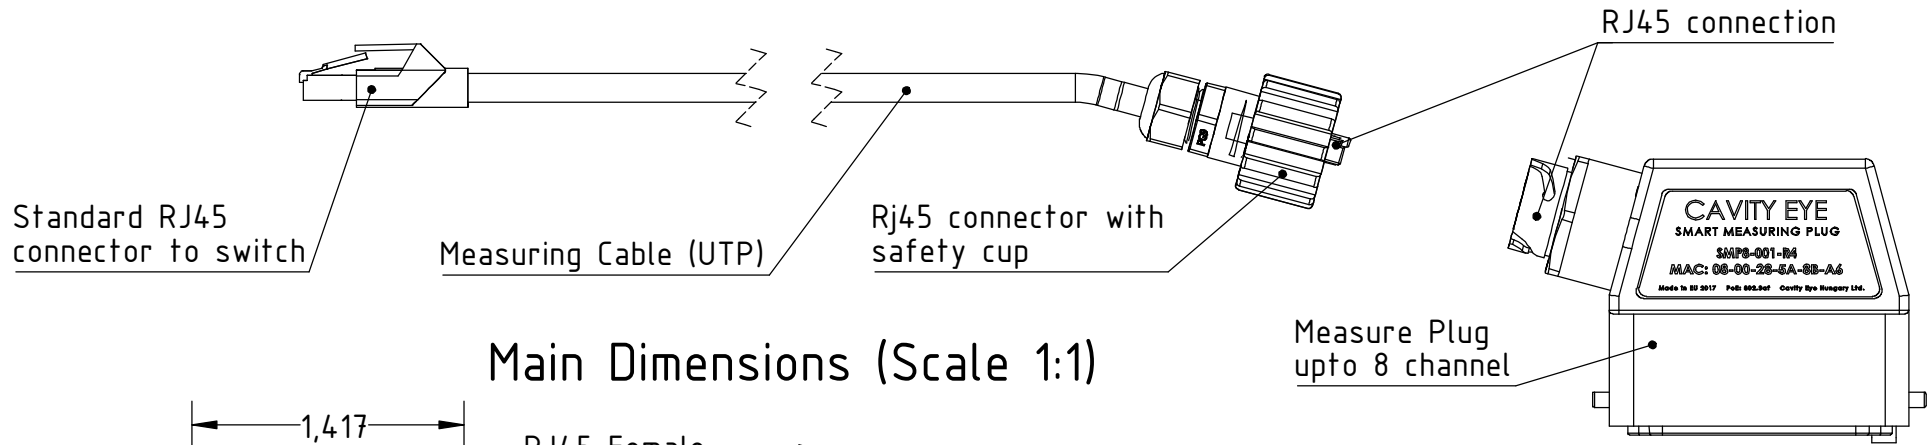

Smart Measuring Plug Assembly

Main Dimensions (Scale 1:1)

RJ45 Female connector

 All dimensions in inch	Name				
	Smart Measuring Plug 8				
	Date	2018. 04. 17.		Designer	Horváth Szabolcs
Drawing No.	16-41-v2	ID Number	SMP8	Scale	M1:2