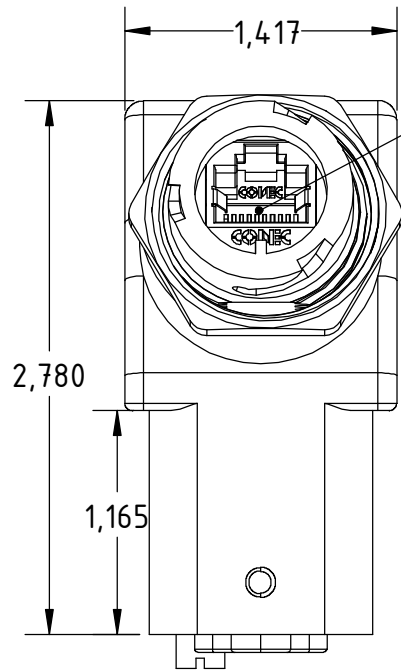

Smart Measuring Plug Assembly

Main Dimensions (Scale 1:1)

RJ45 Female connector

 All dimensions in inch	Name				
	Smart Measuring Plug 8				
	Date	2018. 04. 17.		Designer	Horváth Szabolcs
Drawing No.	16-41-v2	ID Number	SMP8	Scale	M1:2