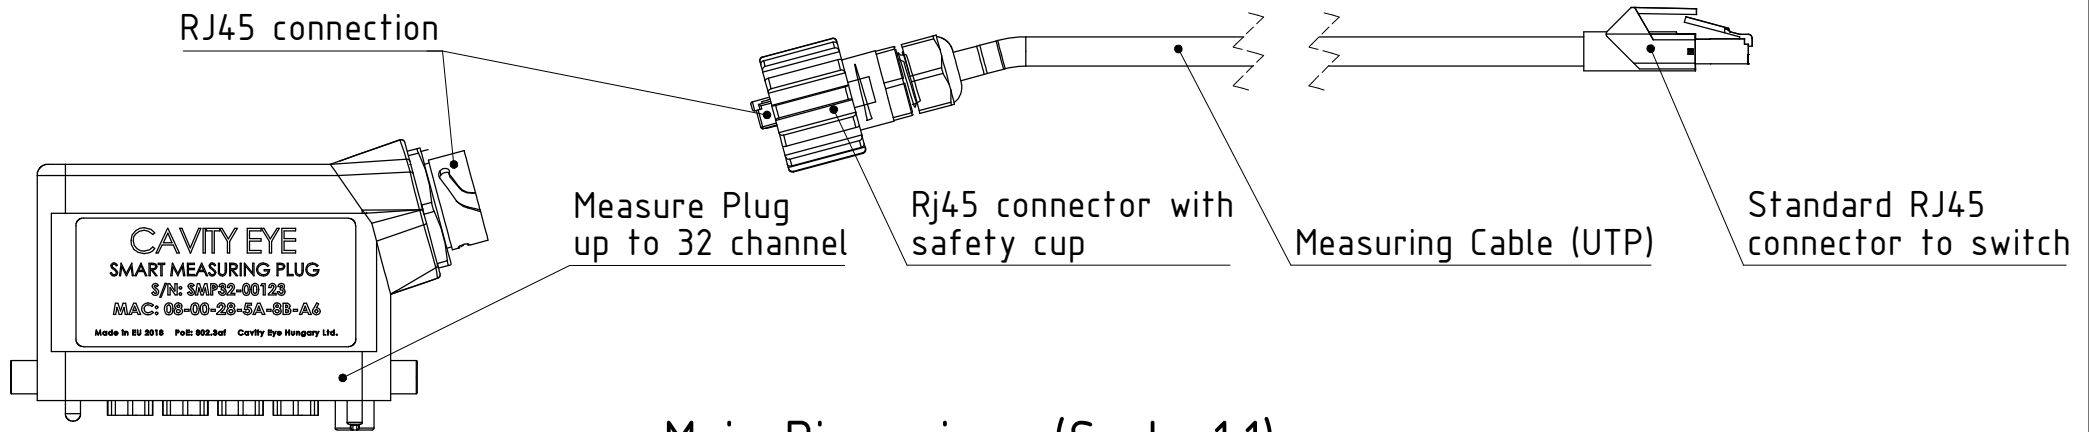

# Smart Measuring Plug Assembly

## Main Dimensions (Scale 1:1)

|                      |  |                         |  |
|----------------------|--|-------------------------|--|
| All dimensions in mm |  | Name                    |  |
| Date                 |  | Smart Measuring Plug 32 |  |
| 2018. 03. 19.        |  | Designer                |  |
| Drawing No.          |  | Levente Jakab           |  |
| 17-42-v1             |  | ID Number               |  |
|                      |  | SMP32                   |  |
|                      |  | Scale                   |  |
|                      |  | M1:2                    |  |