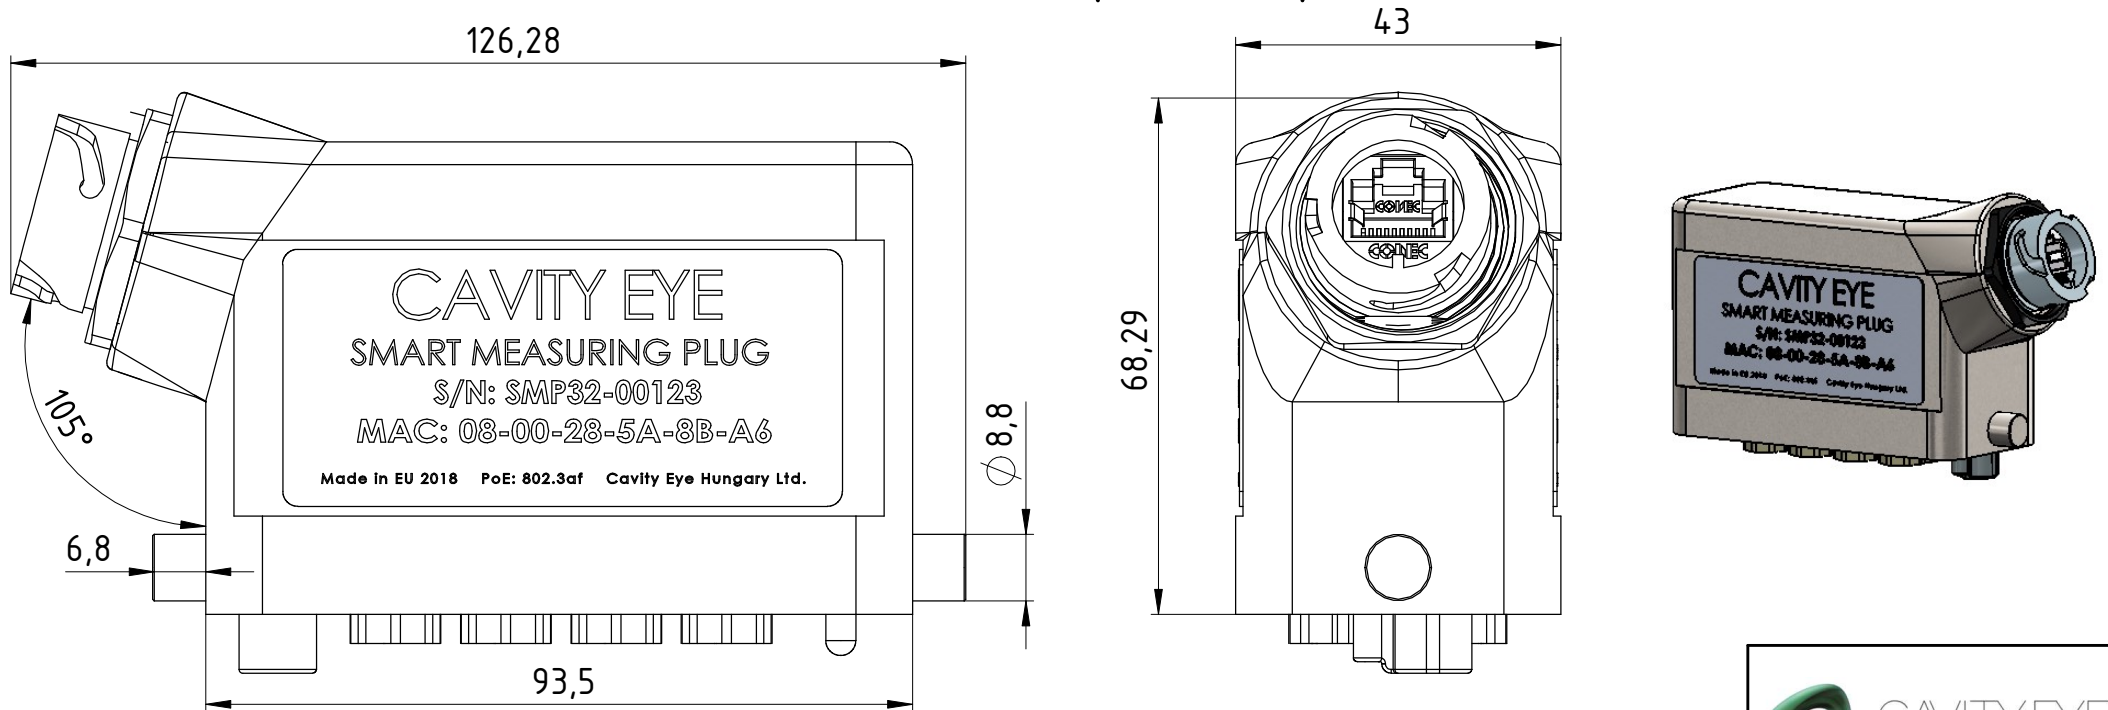

# Smart Measuring Plug Assembly

## Main Dimensions (Scale 1:1)

|                      |  |                         |  |
|----------------------|--|-------------------------|--|
| All dimensions in mm |  | Name                    |  |
| Date                 |  | Smart Measuring Plug 32 |  |
| 2018. 03. 19.        |  | Designer                |  |
| Drawing No.          |  | Levente Jakab           |  |
| 17-42-v1             |  | ID Number               |  |
|                      |  | SMP32                   |  |
|                      |  | Scale                   |  |
|                      |  | M1:2                    |  |