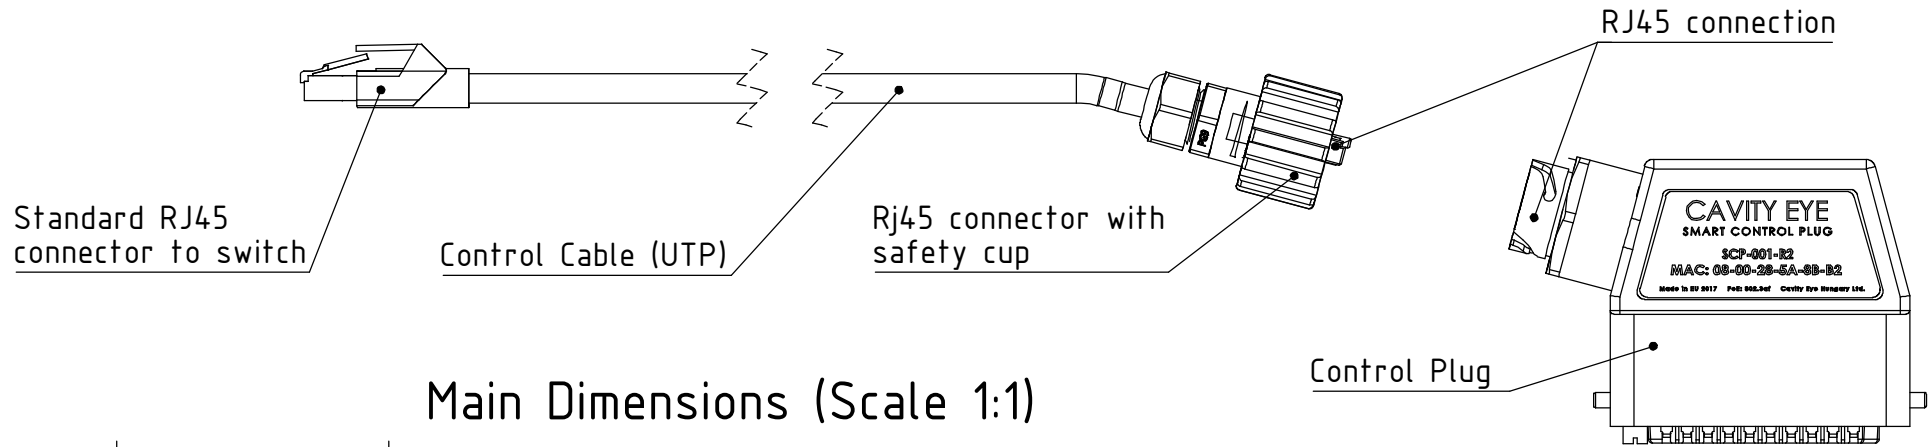

# Smart Control Plug Assembly

## Main Dimensions (Scale 1:1)

RJ45 Female connector

	All dimensions in inch		Name Smart Control Plug	
	Date 2018. 04. 17.		Designer Levente Jakab	
	Drawing No. 17-43-v1		ID Number SCP412	
				Scale M1:2