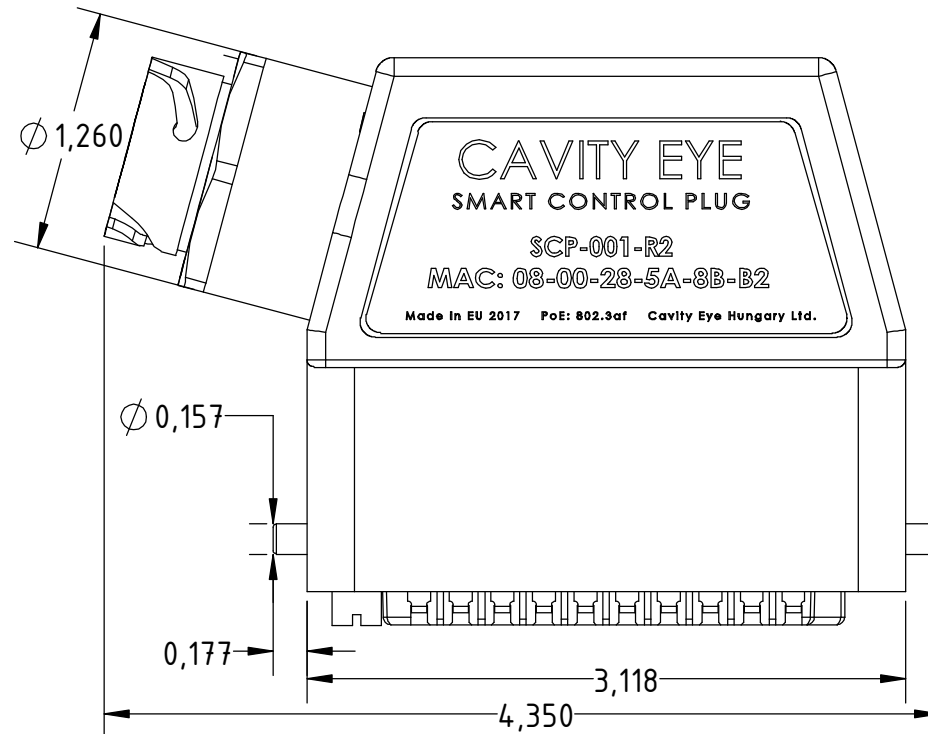

# Smart Control Plug Assembly

## Main Dimensions (Scale 1:1)

RJ45 Female connector

	All dimensions in inch		Name Smart Control Plug	
	Date 2018. 04. 17.		Designer Levente Jakab	
	Drawing No. 17-43-v1		ID Number SCP412	
				Scale M1:2