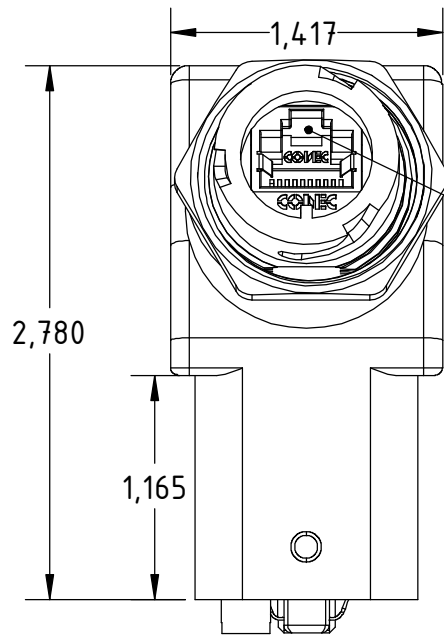

# Smart Control Plug Assembly

## Main Dimensions (Scale 1:1)

RJ45 Female connector

	All dimensions in inch		Name Smart Control Plug	
	Date 2018. 04. 17.		Designer Levente Jakab	
	Drawing No. 17-43-v1		ID Number SCP412	
				Scale M1:2