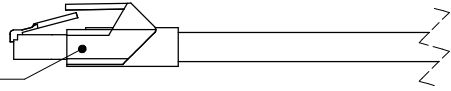

Standard RJ45 connector to router

Measuring Cable (UTP)
Length: 5 - 15 m (or more)

Smart Measure Plug Assembly

Rj45 connector with safety cup

Rj45 connection

Measure Plug upto 8 channel

All dimensions in mm		Name	
Date		Smart Measure Plug	
2016. 08. 16.		Designer	
Drawing No.		Horváth Szabolcs	
16-24-v1		Scale	
ID Number		M1:2	
SMP-1			