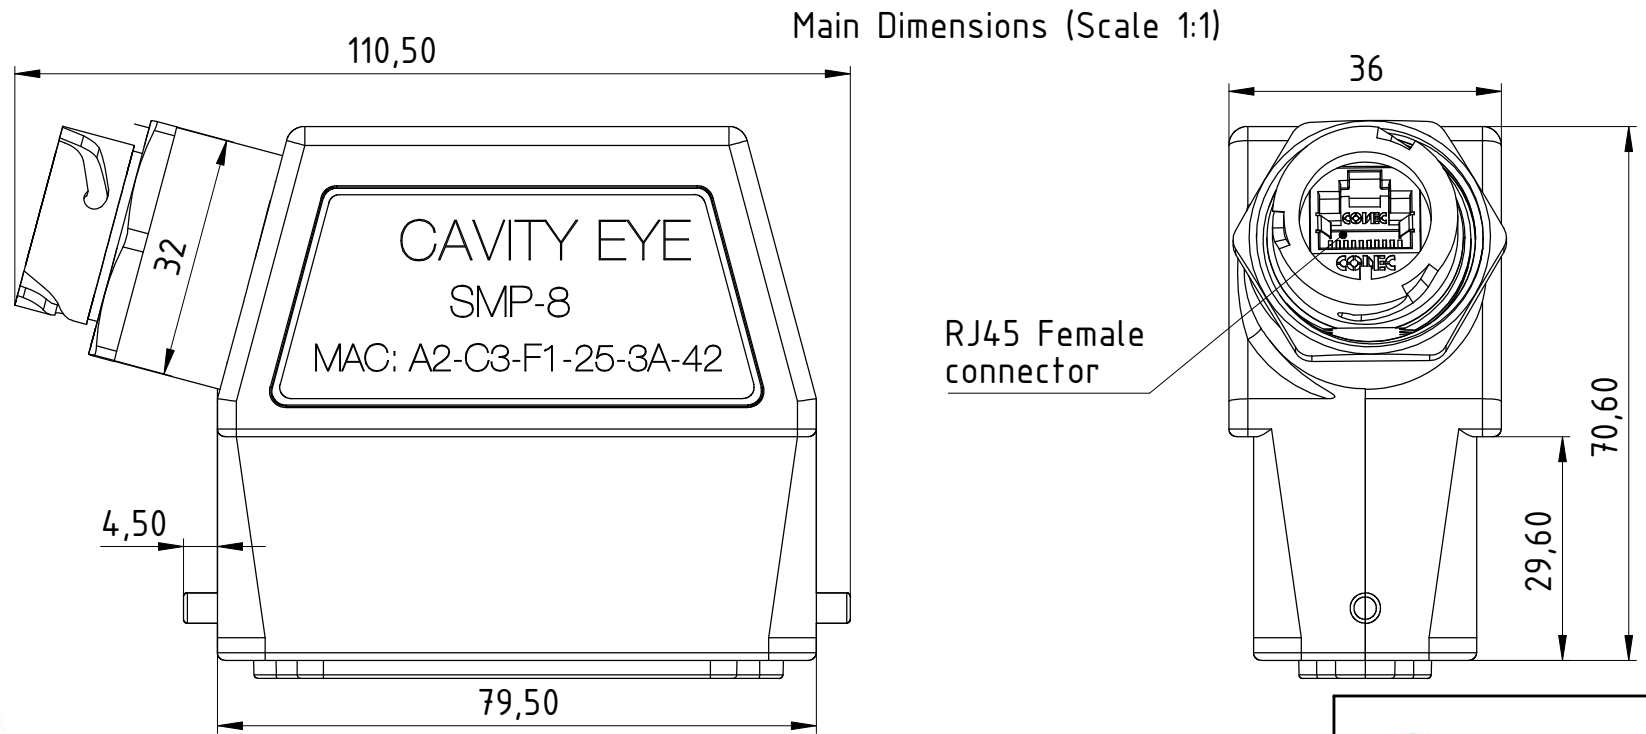

Standard RJ45 connector to router

Measuring Cable (UTP)
Length: 5 - 15 m (or more)

Smart Measure Plug Assembly

Rj45 connector with safety cup

Rj45 connection

Measure Plug upto 8 channel

All dimensions in mm		Name	
Date		Smart Measure Plug	
2016. 08. 16.		Designer	
Drawing No.		Horváth Szabolcs	
16-24-v1		Scale	
ID Number		M1:2	
SMP-1			