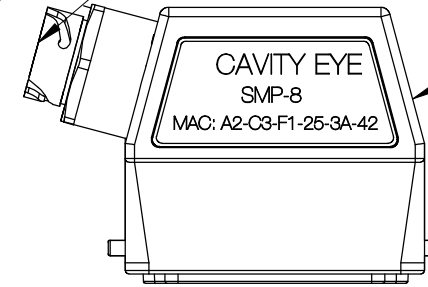

Standard RJ45 connector to router

Measuring Cable (UTP)
Length: 5 - 15 m (or more)

Smart Measure Plug Assembly

Rj45 connector with safety cup

Rj45 connection

Measure Plug upto 8 channel

All dimensions in mm		Name	
Date		Smart Measure Plug	
2016. 08. 16.		Designer	
Drawing No.		Horváth Szabolcs	
16-24-v1		Scale	
ID Number		M1:2	
SMP-1			