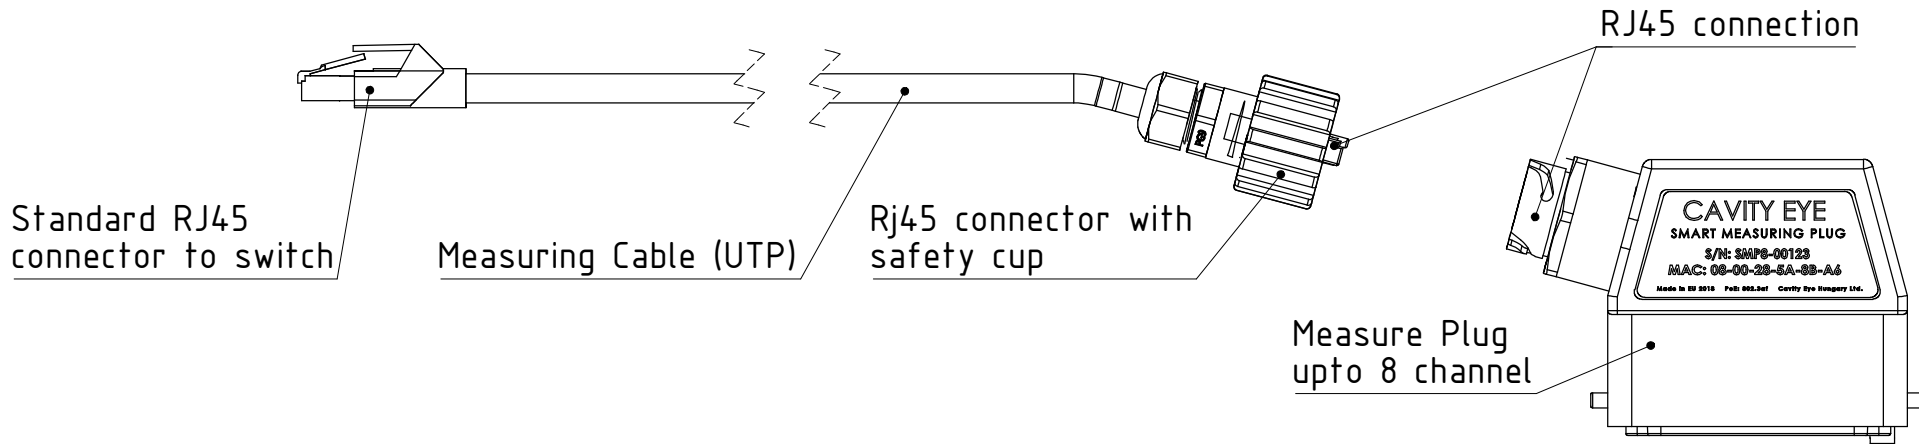

Smart Measuring Plug Assembly

Main Dimensions (Scale 1:1)

| | | | |
|---|--|------------------------|--|
|   All dimensions in mm | | Name | |
| Date | | Smart Measuring Plug 8 | |
| 2017.08.30 | | SMP8 | |
| Drawing No. | | ID Number | |
| 16-41-v2 | | SMP8 | |
| | | Scale | |
| | | M1:2 | |