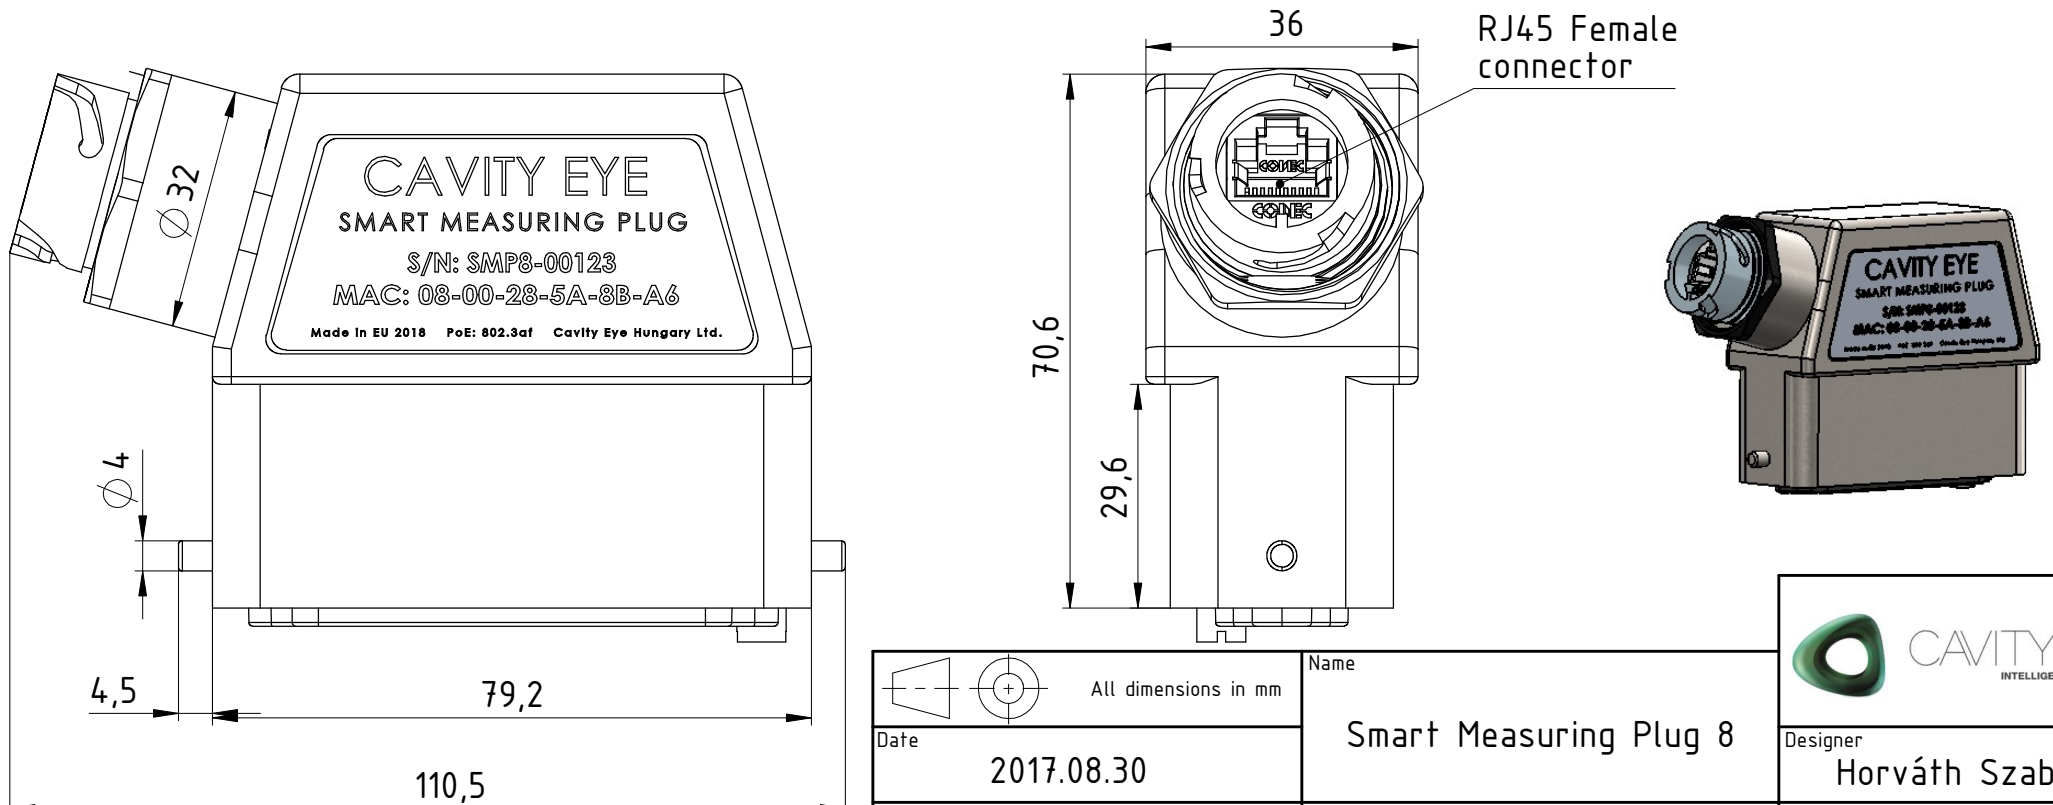

Smart Measuring Plug Assembly

Main Dimensions (Scale 1:1)

| | | | |
|---|--|------------------------|--|
|   All dimensions in mm | | Name | |
| Date | | Smart Measuring Plug 8 | |
| 2017.08.30 | | SMP8 | |
| Drawing No. | | ID Number | |
| 16-41-v2 | | SMP8 | |
| | | Scale | |
| | | M1:2 | |